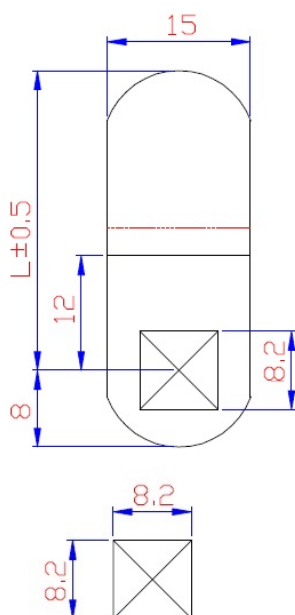

PRODUCT SHEET

Description:

Cam No. A76 F/1900 & 5250 Series, Cranked 9mm,C/E 50mm

Item number:

14.04.776-0

Units	Box	Carton	HS Code	Barcode
Pcs.	1	200	8301600090	
				5704866454605

CODE	L	H
A71	25	7
A72	30	7
A73	35	7
A74	40	7
A75	45	7
A76	50	7